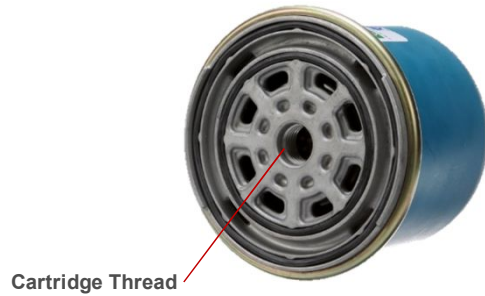

## Spin-On

### Product Dimensions

Cartridge Thread

Spin-On Ref. Pt. #109493