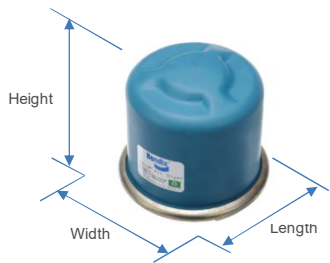

## Spin-On

### Product Dimensions

Cartridge Thread

Spin-On Ref. Pt. #109493